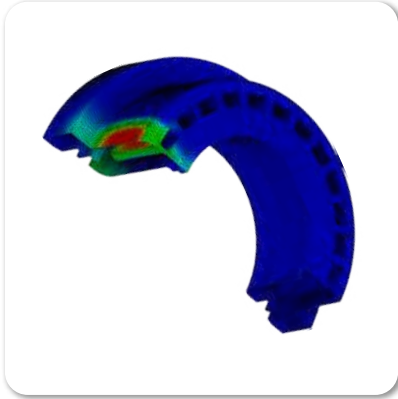

PRODUCT ADVANTAGES AND FEATURES

Excellent abrasion resistance combined with high rigidity and outstanding bending strength.

Minimal tube deflection, maximizes bearing lifespan.

Welded construction between bearing housing and tube, eliminating any risk of separation between the tube and bearing housing for enhanced reliability.

High-capacity and heavy-duty design, with precision-machined surfaces ensuring minimal roller runout.

Autonomously Design

FEA Analysis To Optimize

Performance Detection

Provide Solutions To Problems