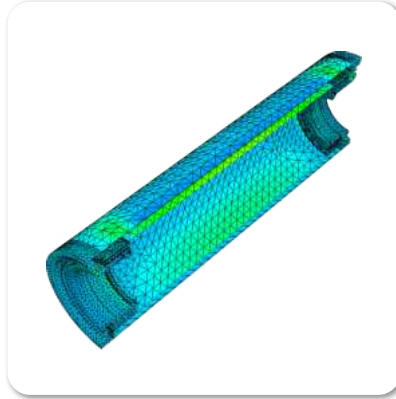

Autonomously Design

FEA Analysis To Optimize

Performance Detection

Provide Solutions To Problems